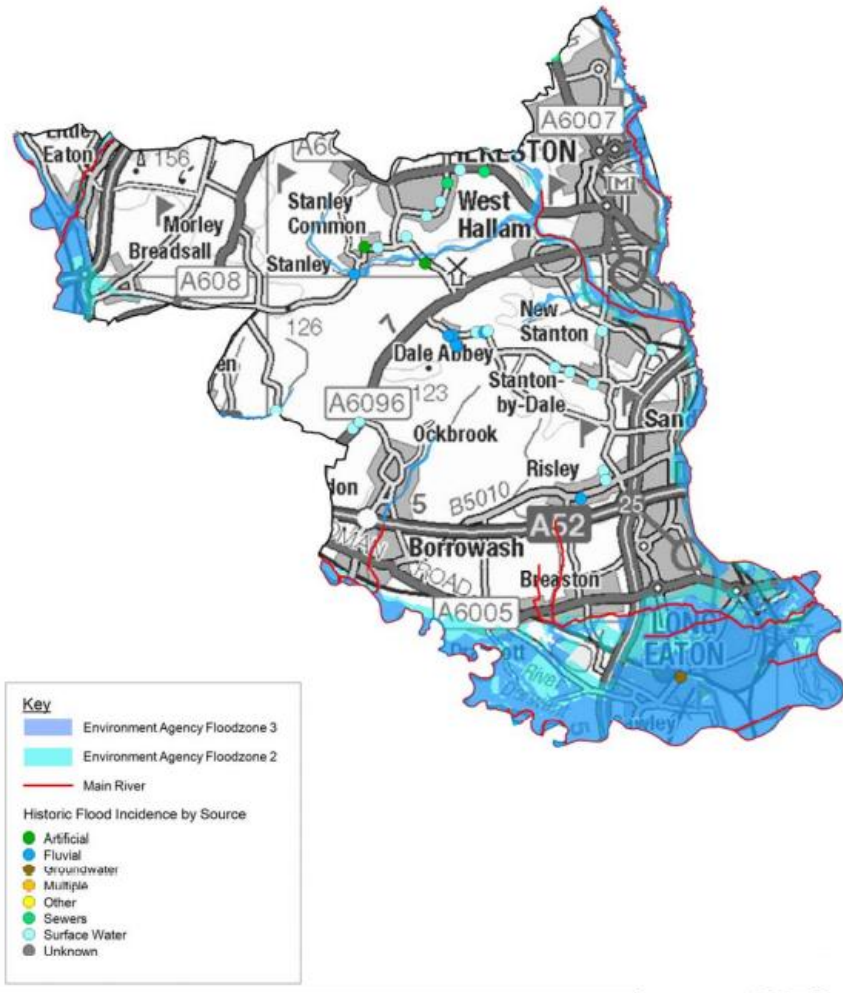

Amber Valley Borough Council

Map 1: Retrieved from 2012 Derbyshire Level 1 Minerals SFRA

Map 2: EA Flood Map for Planning Retrieved 11th of January 2022

Bolsover District

Map 3: Retrieved from 2012 Derbyshire Level 1 Minerals SFRA

Map 4: EA Flood Map for Planning Retrieved 11th of January 2022

Chesterfield Borough

Map 5: Retrieved from 2012 Derbyshire Level 1 Minerals SFRA

Map 6: EA Flood Map for Planning Retrieved 11th of January 2022

Erewash Borough

Map 7: Retrieved from 2012 Derbyshire Level 1 Minerals SFRA

Map 8: EA Flood Map for Planning Retrieved 11th of January 2022

Derbyshire Dales

Map 9: Retrieved from 2012 Derbyshire Level 1 Minerals SFRA

Map 10: EA Flood Map for Planning Retrieved 11th of January 2022

High Peak Borough

Map 11: Retrieved from 2012 Derbyshire Level 1 Minerals SFRA

Map 12: EA Flood Map for Planning Retrieved 11th of January 2022