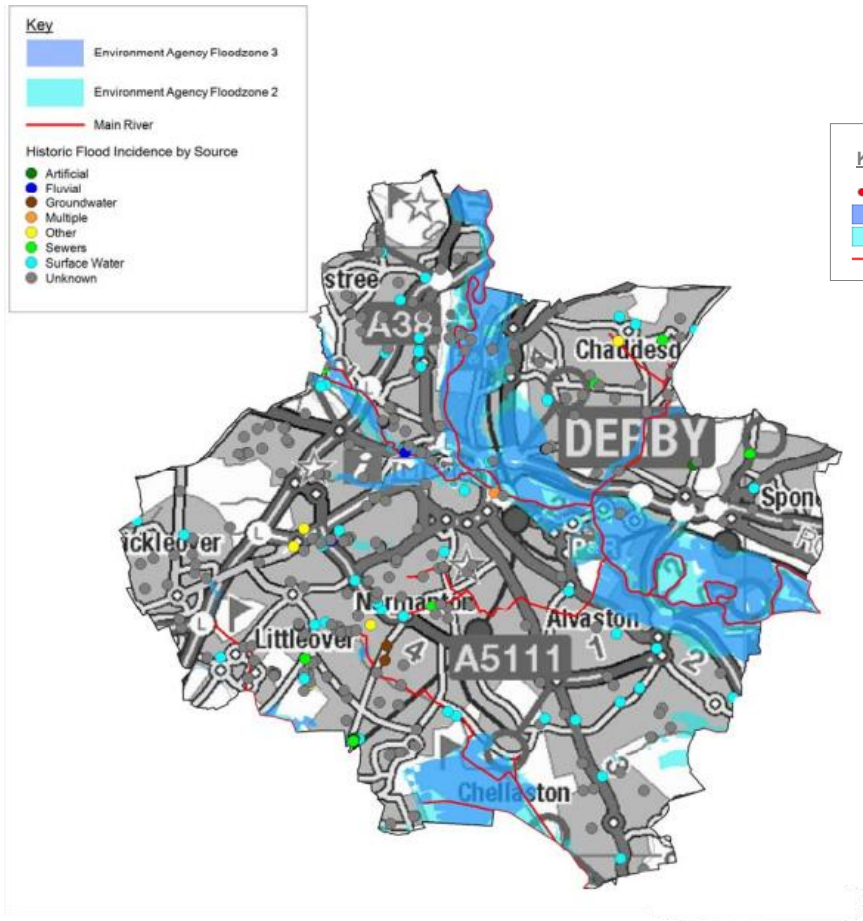

Erewash Borough

Map 7: Retrieved from 2012 Derbyshire Level 1 Minerals SFRA

Map 8: EA Flood Map for Planning Retrieved 11th of January 2022

Derbyshire Dales

Map 9: Retrieved from 2012 Derbyshire Level 1 Minerals SFRA

Map 10: EA Flood Map for Planning Retrieved 11th of January 2022

High Peak Borough

Map 11: Retrieved from 2012 Derbyshire Level 1 Minerals SFRA

Map 12: EA Flood Map for Planning Retrieved 11th of January 2022

North East Derbyshire

Map 13: Retrieved from 2012 Derbyshire Level 1 Minerals SFRA

Map 14: EA Flood Map for Planning Retrieved 11th of January 2022

South Derbyshire

Map 15: Retrieved from 2012 Derbyshire Level 1 Minerals SFRA

Map 16: EA Flood Map for Planning Retrieved 11th of January 2022

Derby City

Map 17: Retrieved from 2012 Derbyshire Level 1 Minerals SFRA

Map 18: EA Flood Map for Planning Retrieved 11th of January 2022

Existing Mineral Site Locations