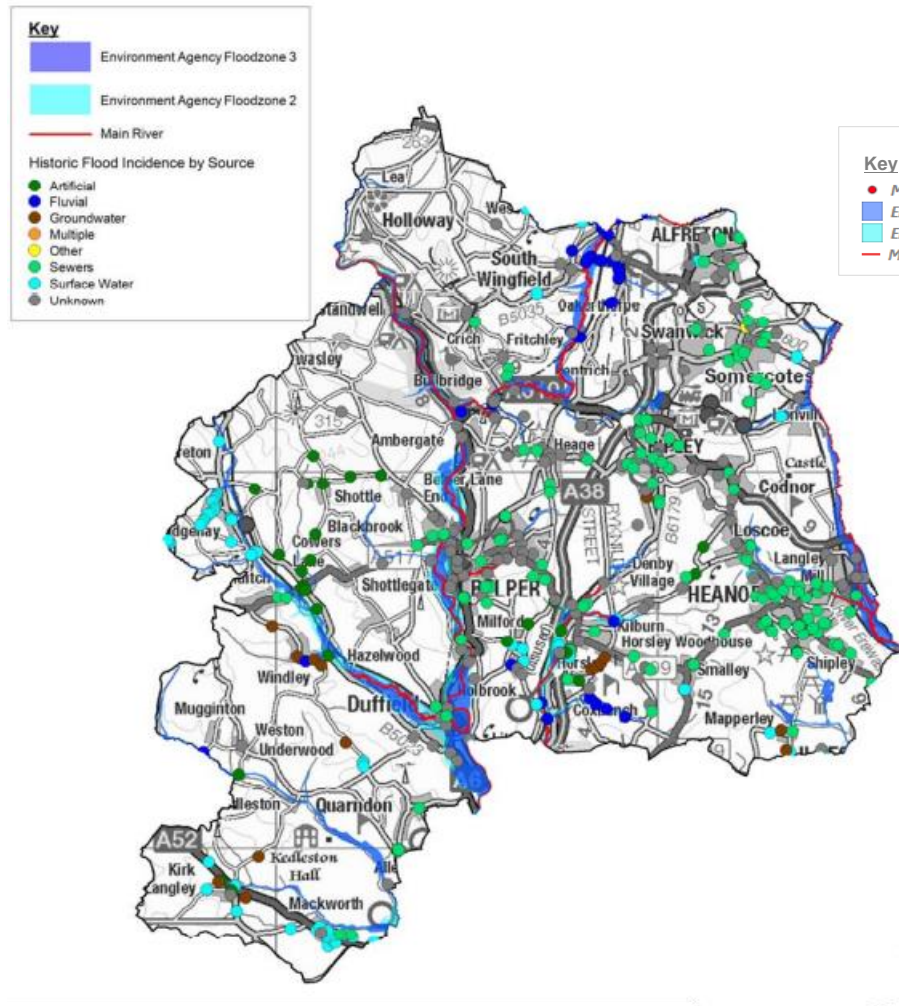

Amber Valley Borough Council

Map 1: Retrieved from 2012 Derbyshire Level 1 Minerals SFRA

Map 2: EA Flood Map for Planning Retrieved 11th of January 2022

Bolsover District

Map 3: Retrieved from 2012 Derbyshire Level 1 Minerals SFRA

Map 4: EA Flood Map for Planning Retrieved 11th of January 2022

Chesterfield Borough

Map 5: Retrieved from 2012 Derbyshire Level 1 Minerals SFRA

Map 6: EA Flood Map for Planning Retrieved 11th of January 2022

Erewash Borough

Map 7: Retrieved from 2012 Derbyshire Level 1 Minerals SFRA

Map 8: EA Flood Map for Planning Retrieved 11th of January 2022

Derbyshire Dales

Map 9: Retrieved from 2012 Derbyshire Level 1 Minerals SFRA

Map 10: EA Flood Map for Planning Retrieved 11th of January 2022

High Peak Borough

Map 11: Retrieved from 2012 Derbyshire Level 1 Minerals SFRA

Map 12: EA Flood Map for Planning Retrieved 11th of January 2022