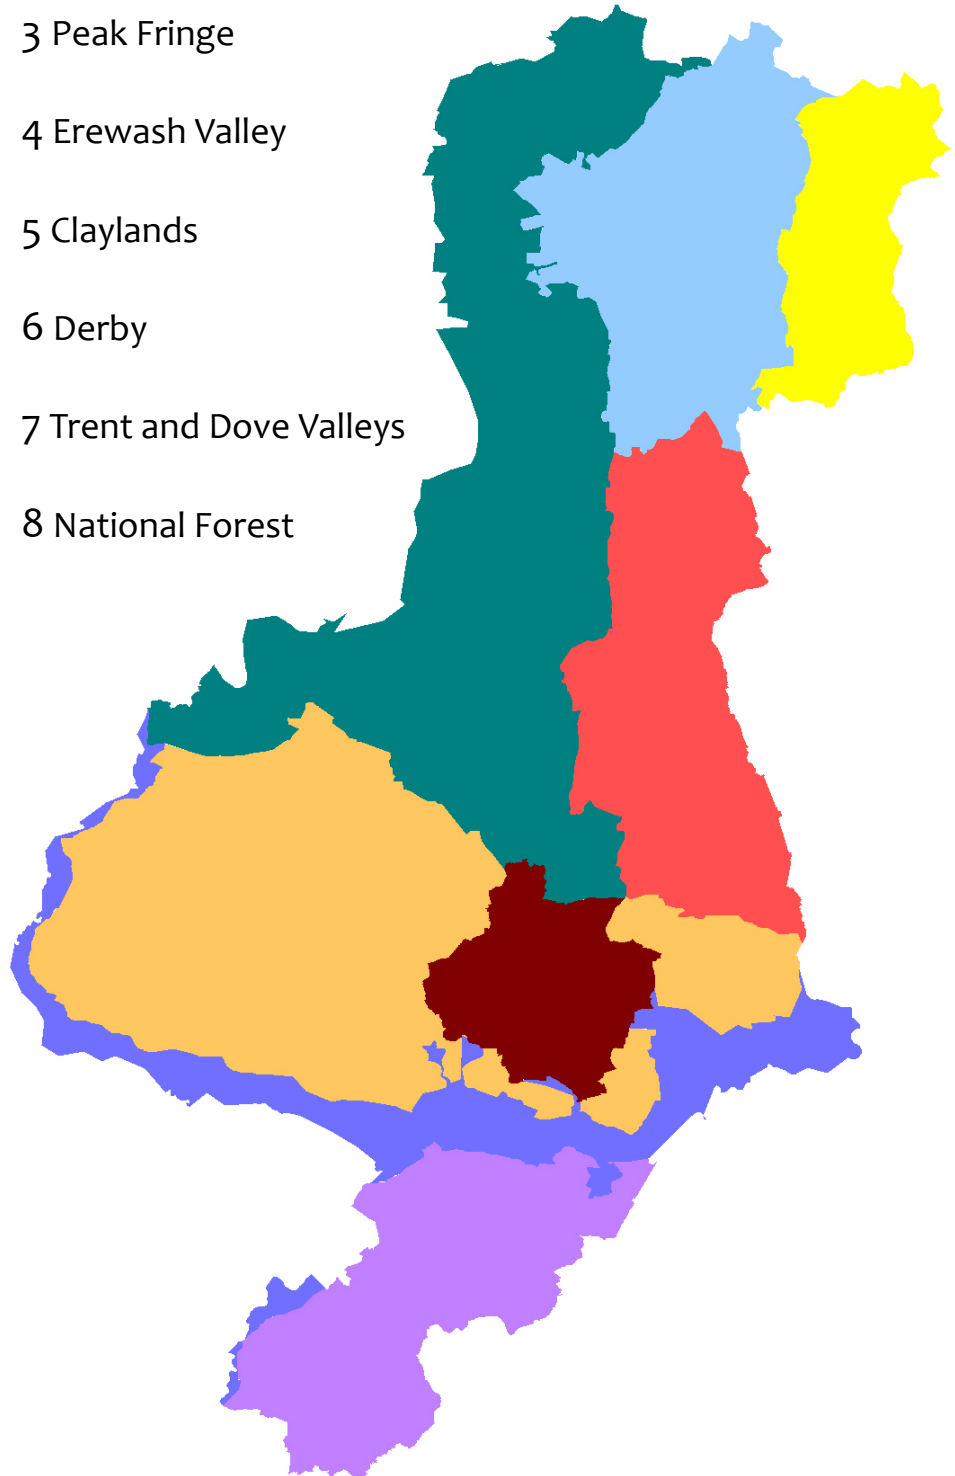

# Lowland Derbyshire Action Areas

## Lowland Derbyshire LBAP

Click links:

1 Magnesian Limestone

2 Rother and Doe Lea Valleys

3 Peak Fringe

4 Erewash Valley

5 Claylands

6 Derby

7 Trent and Dove Valleys

8 National Forest

*“For me, the real truth, the real truth about wildlife is as much as that wildlife depends upon us, we depend upon it. And therefore I think we’ve got to get it right, and we ought to do it now.”*