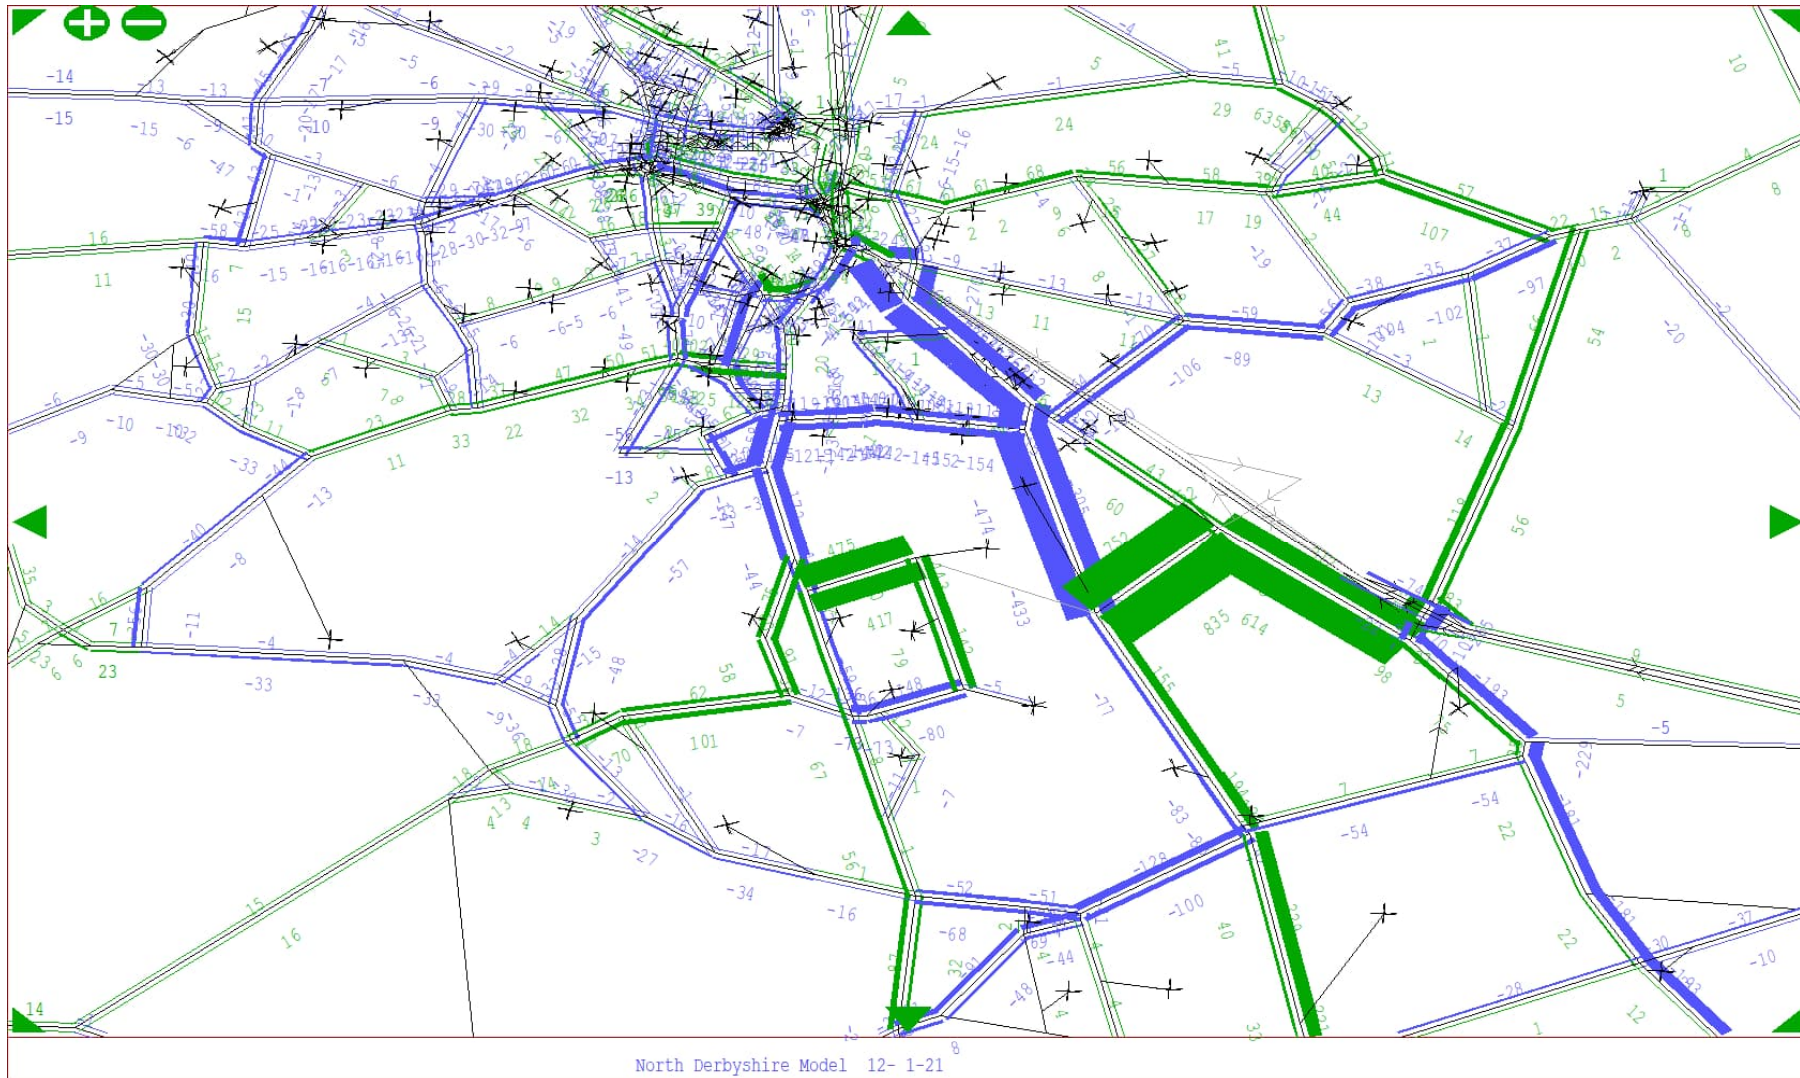

PM – Scheme Area – Option 2

PM – Wider Area – Option 2

Appendix E SATURN Difference Plots – Option 3

AM – Scheme Area – Option 3

AM – Wider Area – Option 3

IP – Scheme Area – Option 3

IP – Wider Area – Option 3

PM – Scheme Area – Option 3

PM – Wider Area – Option 3

Appendix F SATURN Difference Plots – Option 4

AM – Scheme Area – Option 4

AM – Wider Area – Option 4

IP – Scheme Area – Option 4

IP – Wider Area – Option 4

PM – Wider Area – Option 4