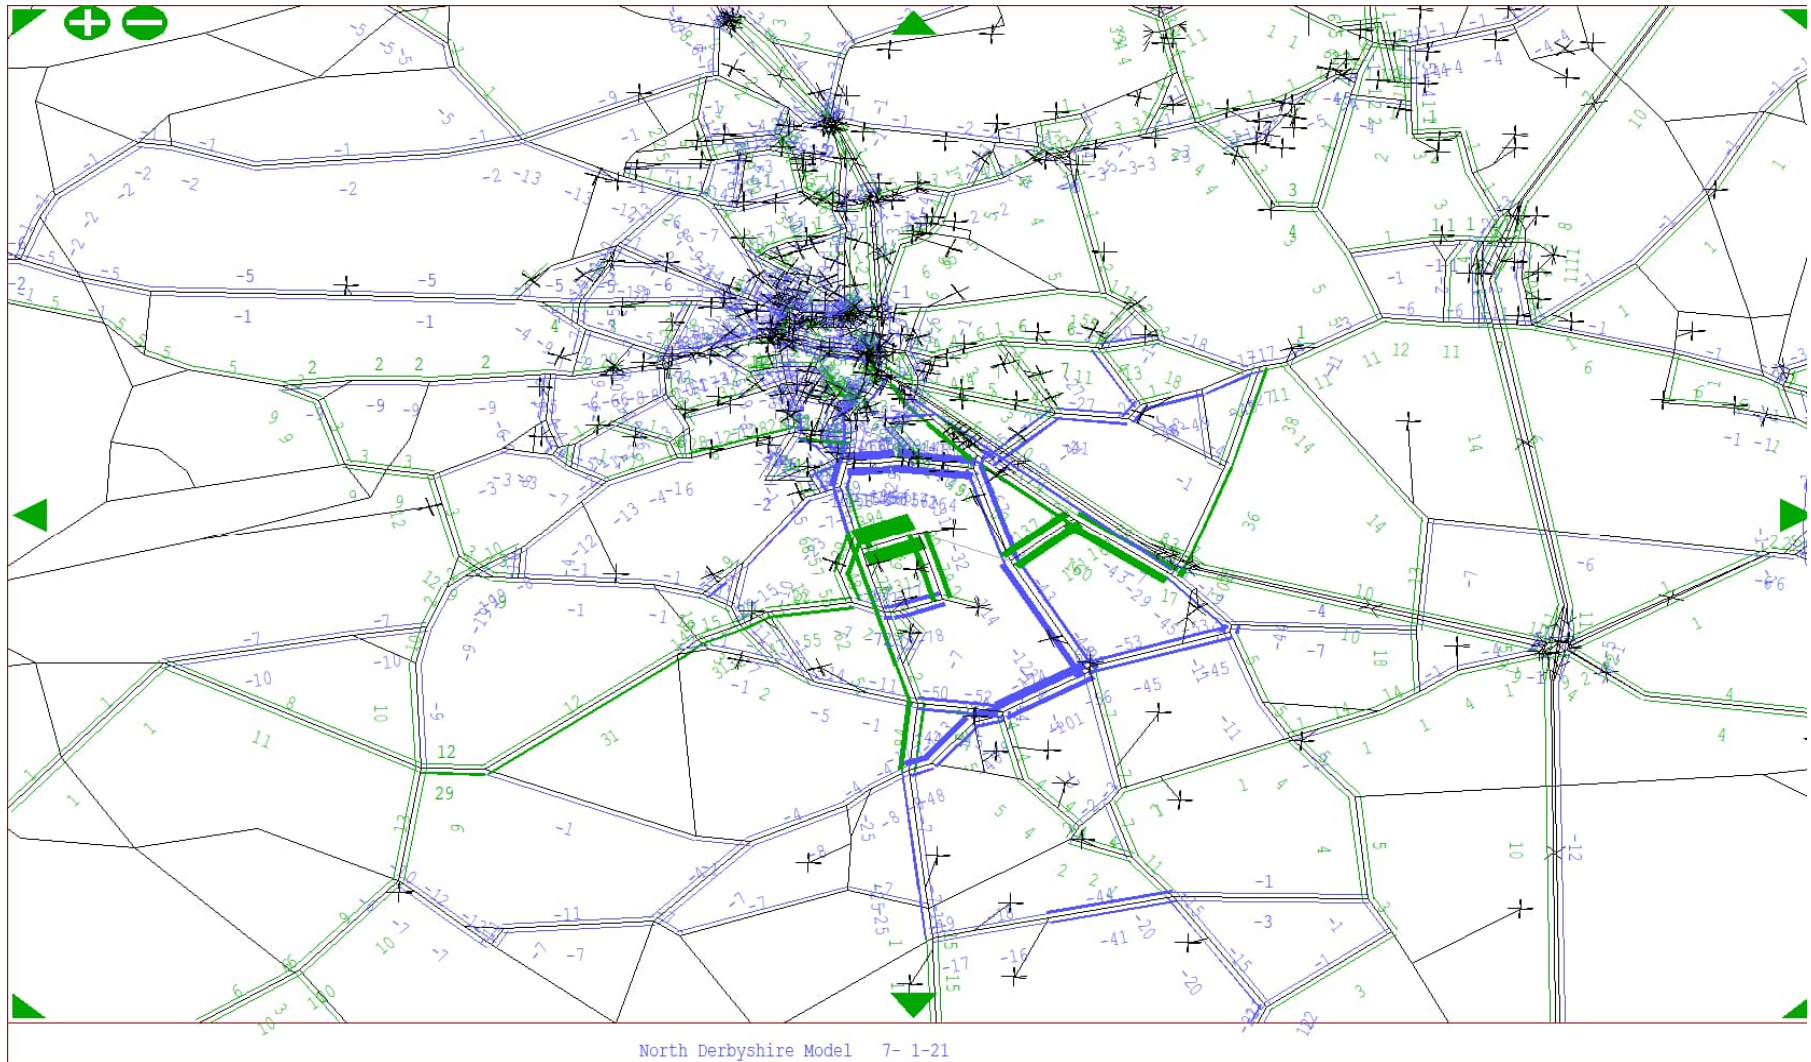

PM – Scheme Area – Option 2

PM – Wider Area – Option 2

Appendix E SATURN Difference Plots – Option 3

AM – Scheme Area – Option 3

AM – Wider Area – Option 3

IP – Scheme Area – Option 3

IP – Wider Area – Option 3

PM – Scheme Area – Option 3

PM – Wider Area – Option 3

Appendix F SATURN Difference Plots – Option 4

AM – Scheme Area – Option 4

AM – Wider Area – Option 4

IP – Scheme Area – Option 4

IP – Wider Area – Option 4

PM – Wider Area – Option 4