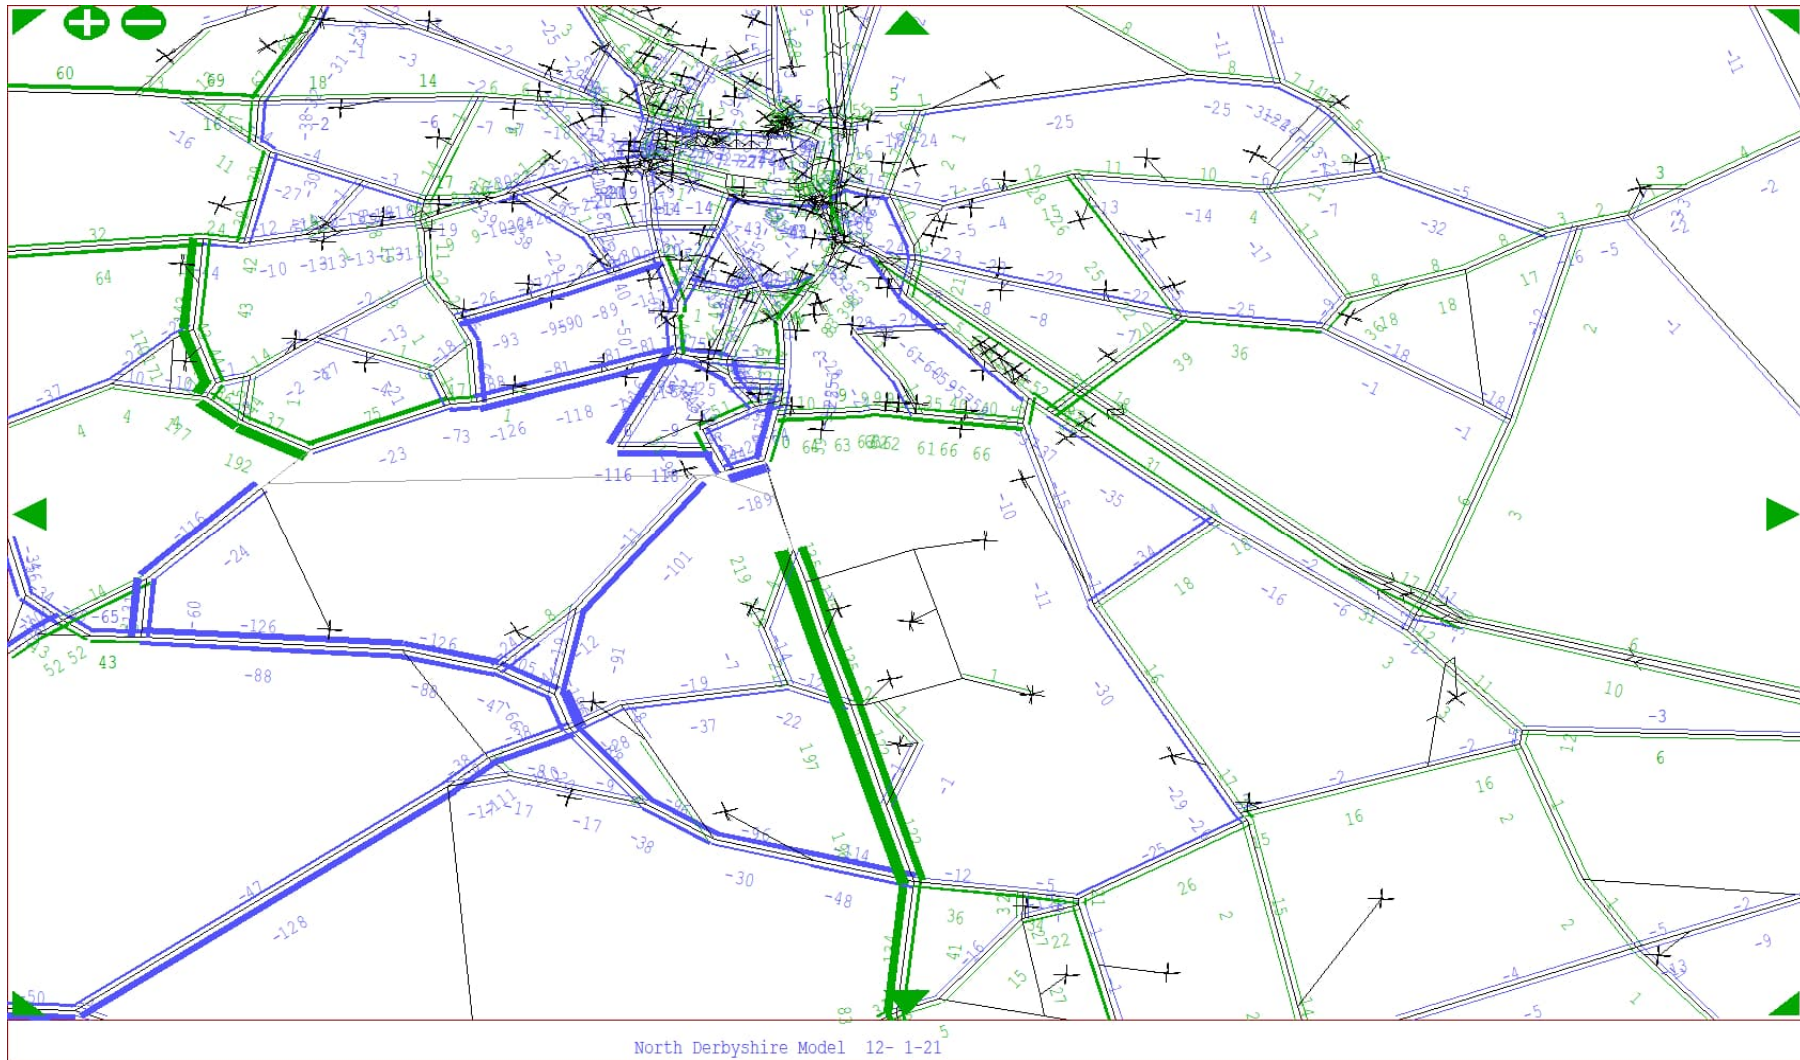

PM – Scheme Area – Option 2

PM – Wider Area – Option 2

Appendix E SATURN Difference Plots – Option 3

AM – Scheme Area – Option 3

AM – Wider Area – Option 3

IP – Scheme Area – Option 3

IP – Wider Area – Option 3

PM – Scheme Area – Option 3

PM – Wider Area – Option 3

Appendix F SATURN Difference Plots – Option 4

AM – Scheme Area – Option 4

AM – Wider Area – Option 4

IP – Scheme Area – Option 4

IP – Wider Area – Option 4

PM – Wider Area – Option 4