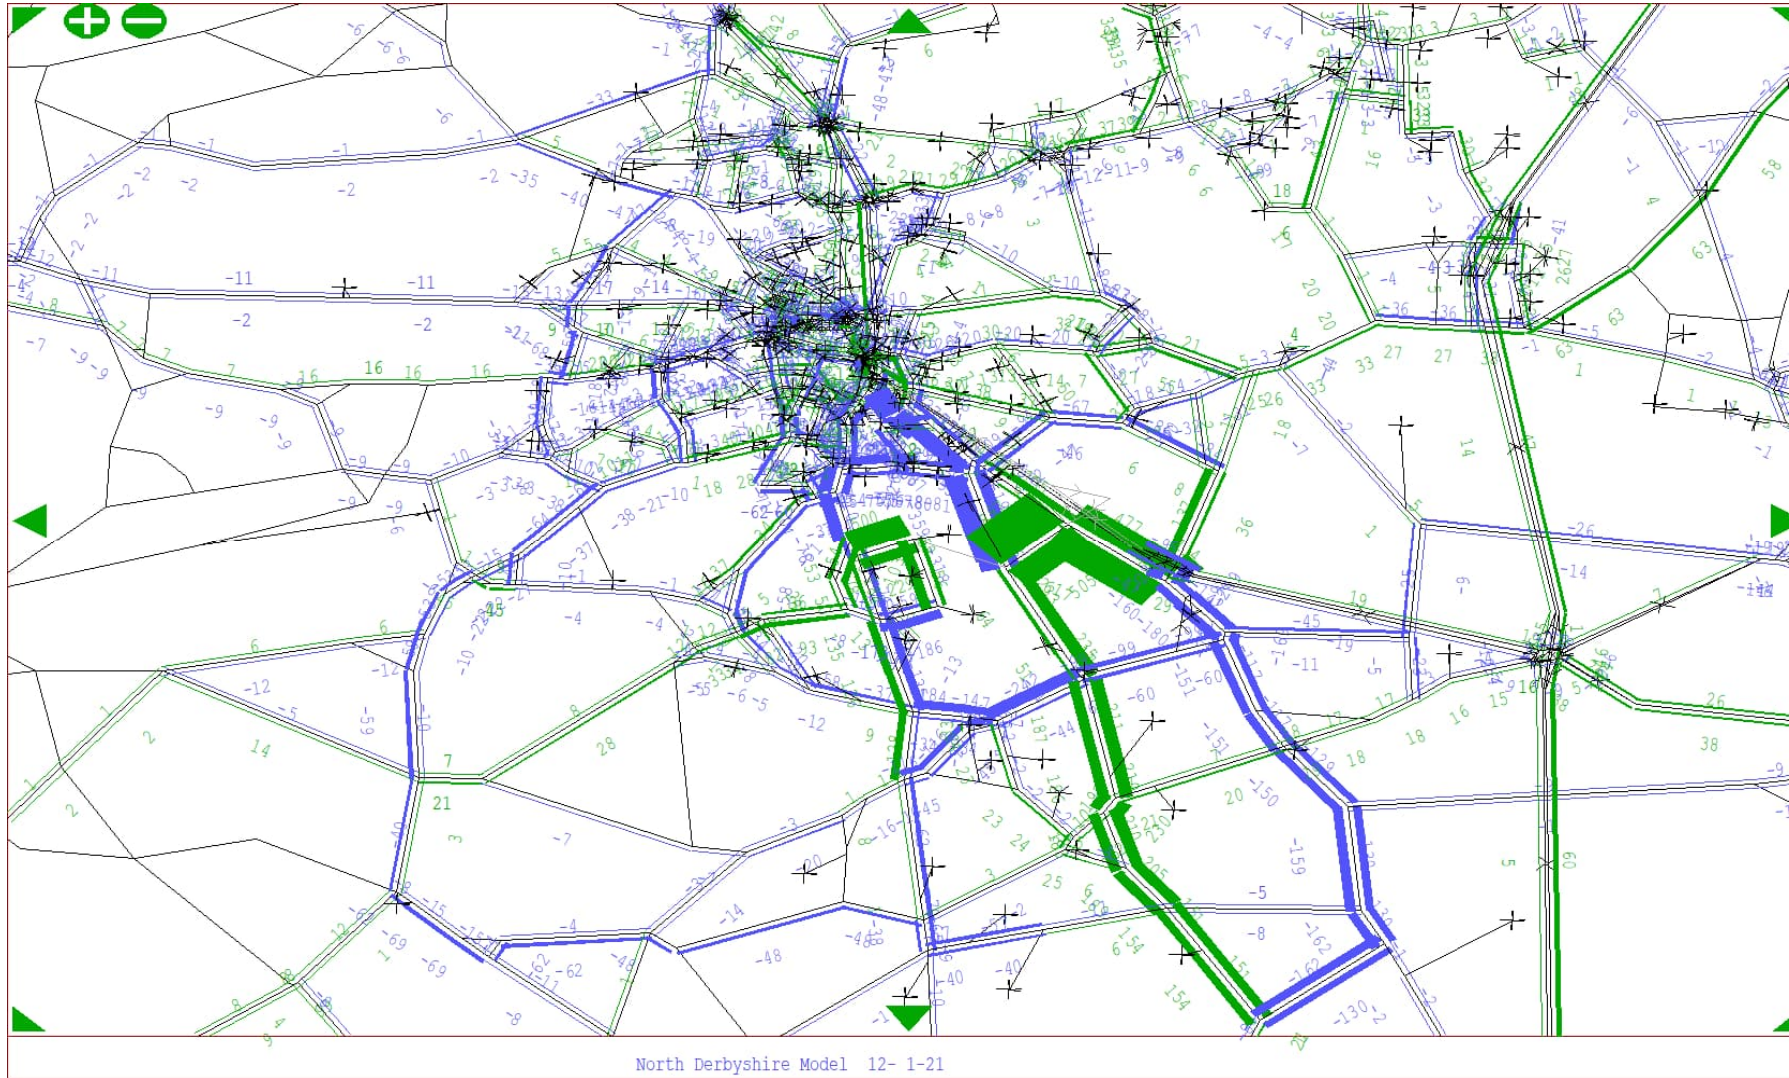

PM – Scheme Area – Option 2

PM – Wider Area – Option 2

Appendix E SATURN Difference Plots – Option 3

AM – Scheme Area – Option 3

AM – Wider Area – Option 3

IP – Scheme Area – Option 3

IP – Wider Area – Option 3

PM – Scheme Area – Option 3

PM – Wider Area – Option 3

Appendix F SATURN Difference Plots – Option 4

AM – Scheme Area – Option 4

AM – Wider Area – Option 4

IP – Scheme Area – Option 4

IP – Wider Area – Option 4

PM – Wider Area – Option 4