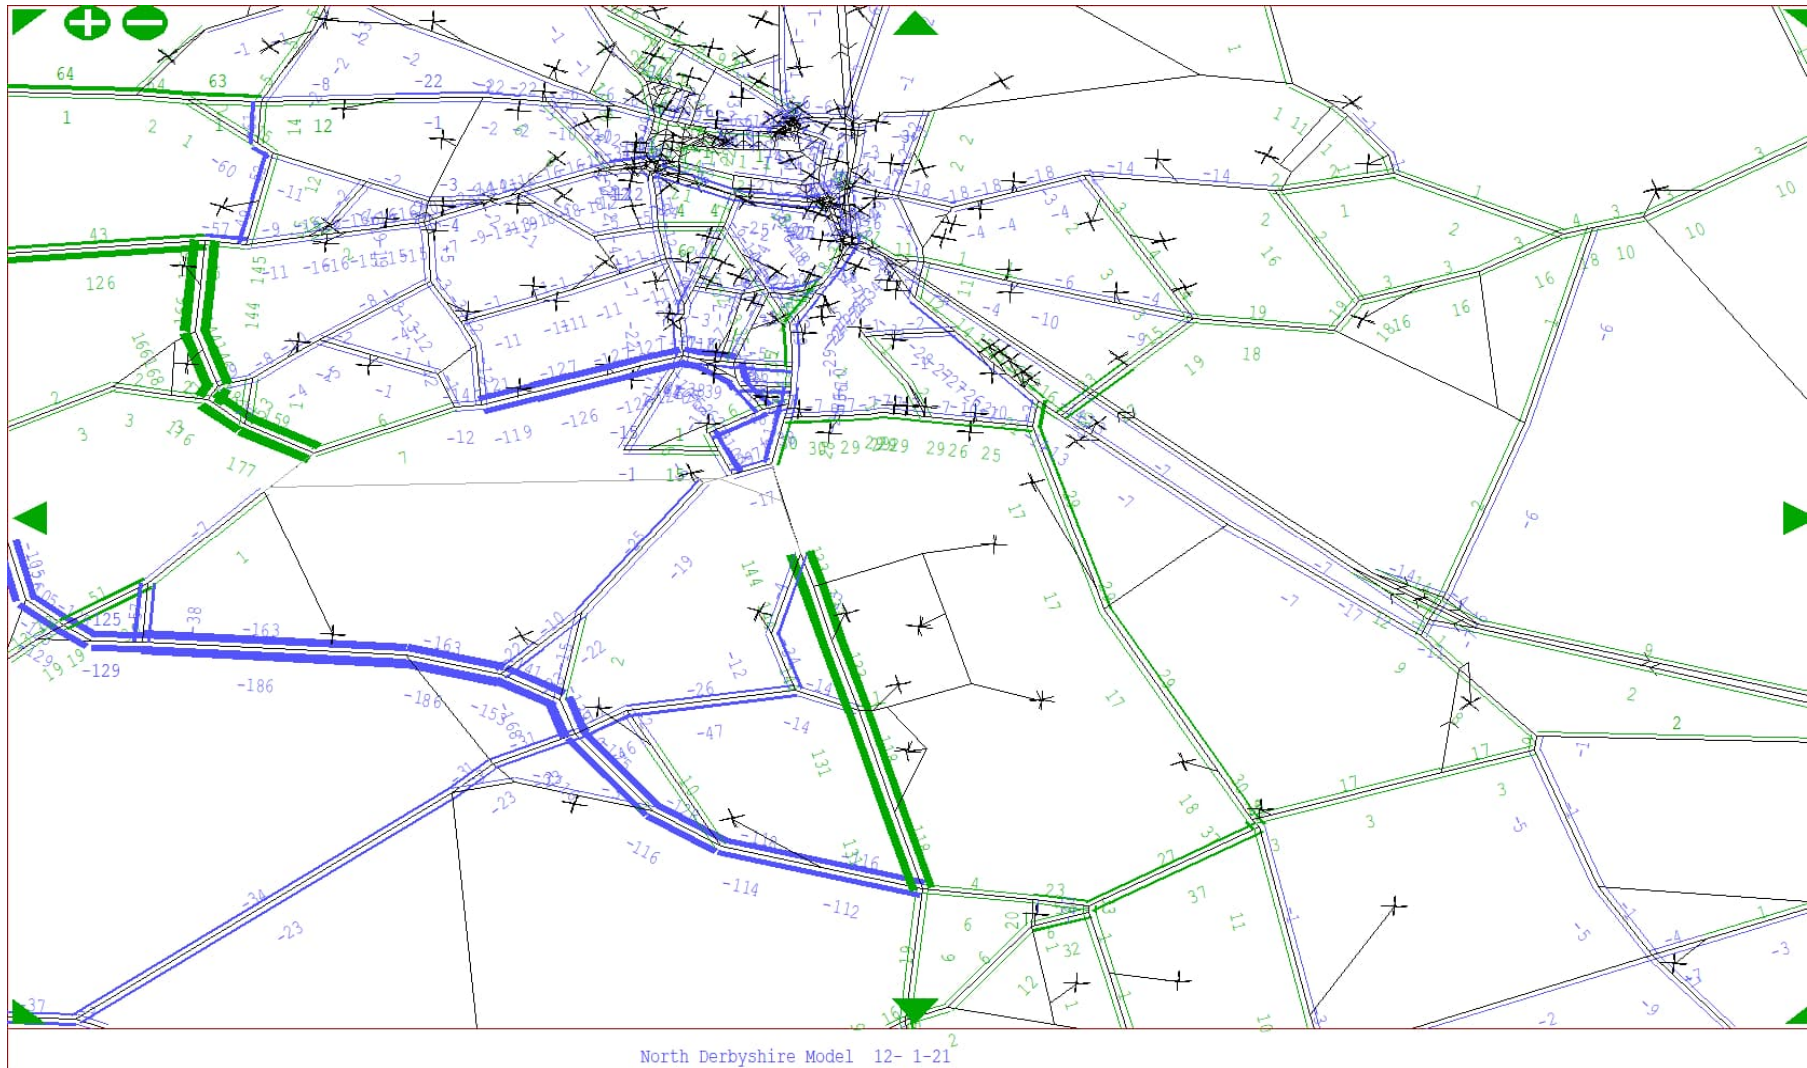

PM – Scheme Area – Option 2

PM – Wider Area – Option 2

Appendix E SATURN Difference Plots – Option 3

AM – Scheme Area – Option 3

AM – Wider Area – Option 3

IP – Scheme Area – Option 3

IP – Wider Area – Option 3

PM – Scheme Area – Option 3

PM – Wider Area – Option 3

Appendix F SATURN Difference Plots – Option 4

AM – Scheme Area – Option 4

AM – Wider Area – Option 4

IP – Scheme Area – Option 4

IP – Wider Area – Option 4

PM – Wider Area – Option 4