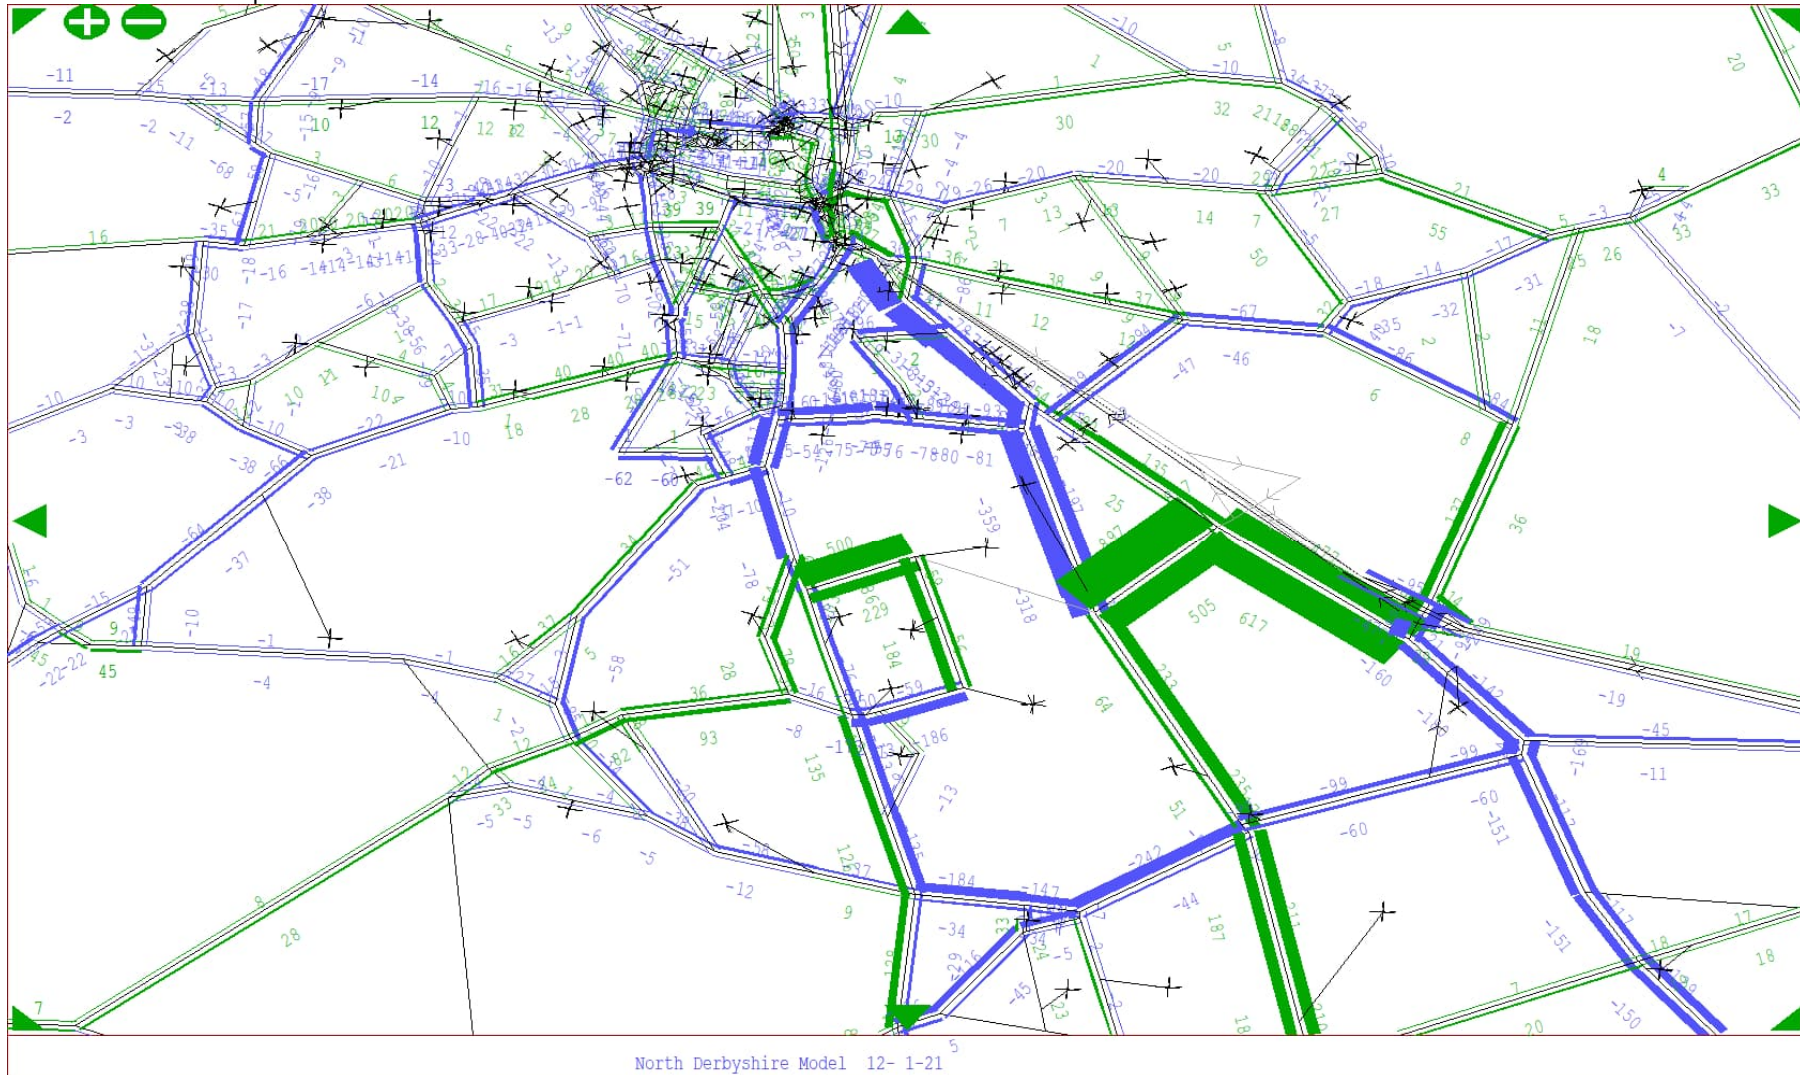

PM – Scheme Area – Option 2

PM – Wider Area – Option 2

Appendix E SATURN Difference Plots – Option 3

AM – Scheme Area – Option 3

AM – Wider Area – Option 3

IP – Scheme Area – Option 3

IP – Wider Area – Option 3

PM – Scheme Area – Option 3

PM – Wider Area – Option 3

Appendix F SATURN Difference Plots – Option 4

AM – Scheme Area – Option 4

AM – Wider Area – Option 4

IP – Scheme Area – Option 4

IP – Wider Area – Option 4

PM – Wider Area – Option 4