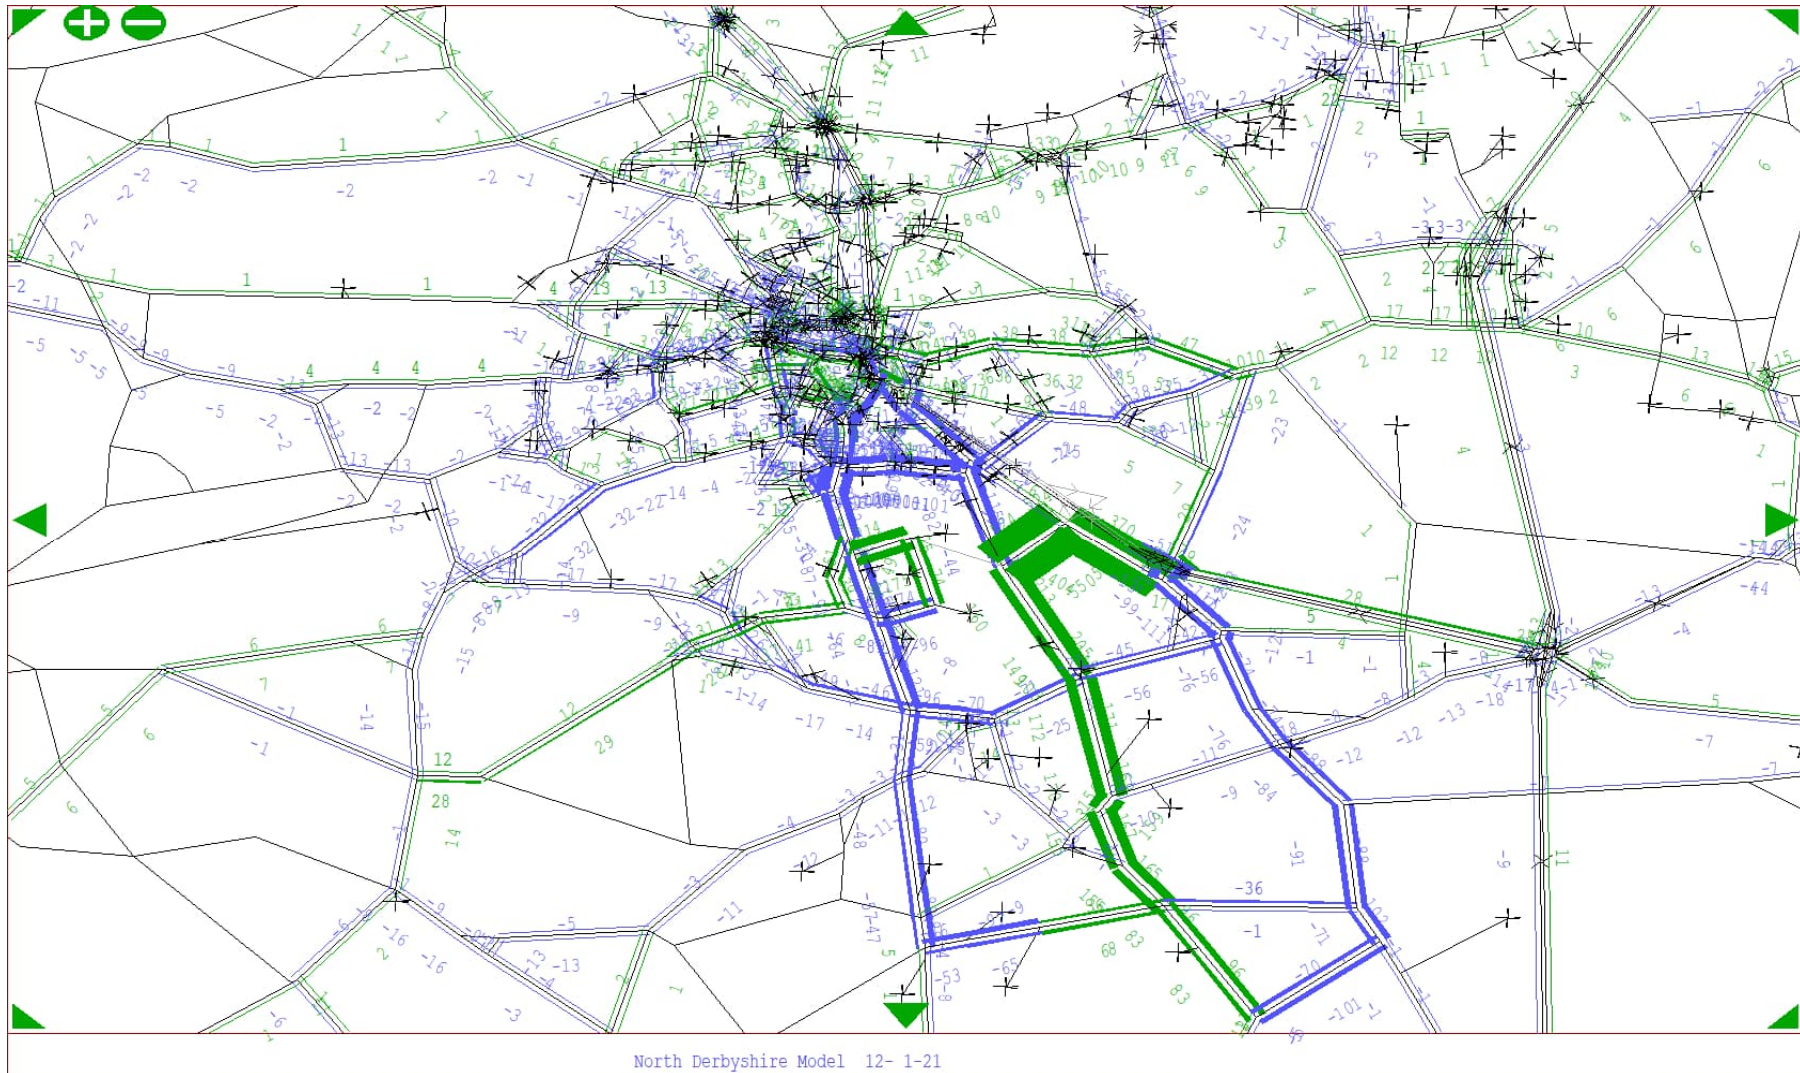

PM – Scheme Area – Option 2

PM – Wider Area – Option 2

Appendix E SATURN Difference Plots – Option 3

AM – Scheme Area – Option 3

AM – Wider Area – Option 3

IP – Scheme Area – Option 3

IP – Wider Area – Option 3

PM – Scheme Area – Option 3

PM – Wider Area – Option 3

Appendix F SATURN Difference Plots – Option 4

AM – Scheme Area – Option 4

AM – Wider Area – Option 4

IP – Scheme Area – Option 4

IP – Wider Area – Option 4

PM – Wider Area – Option 4