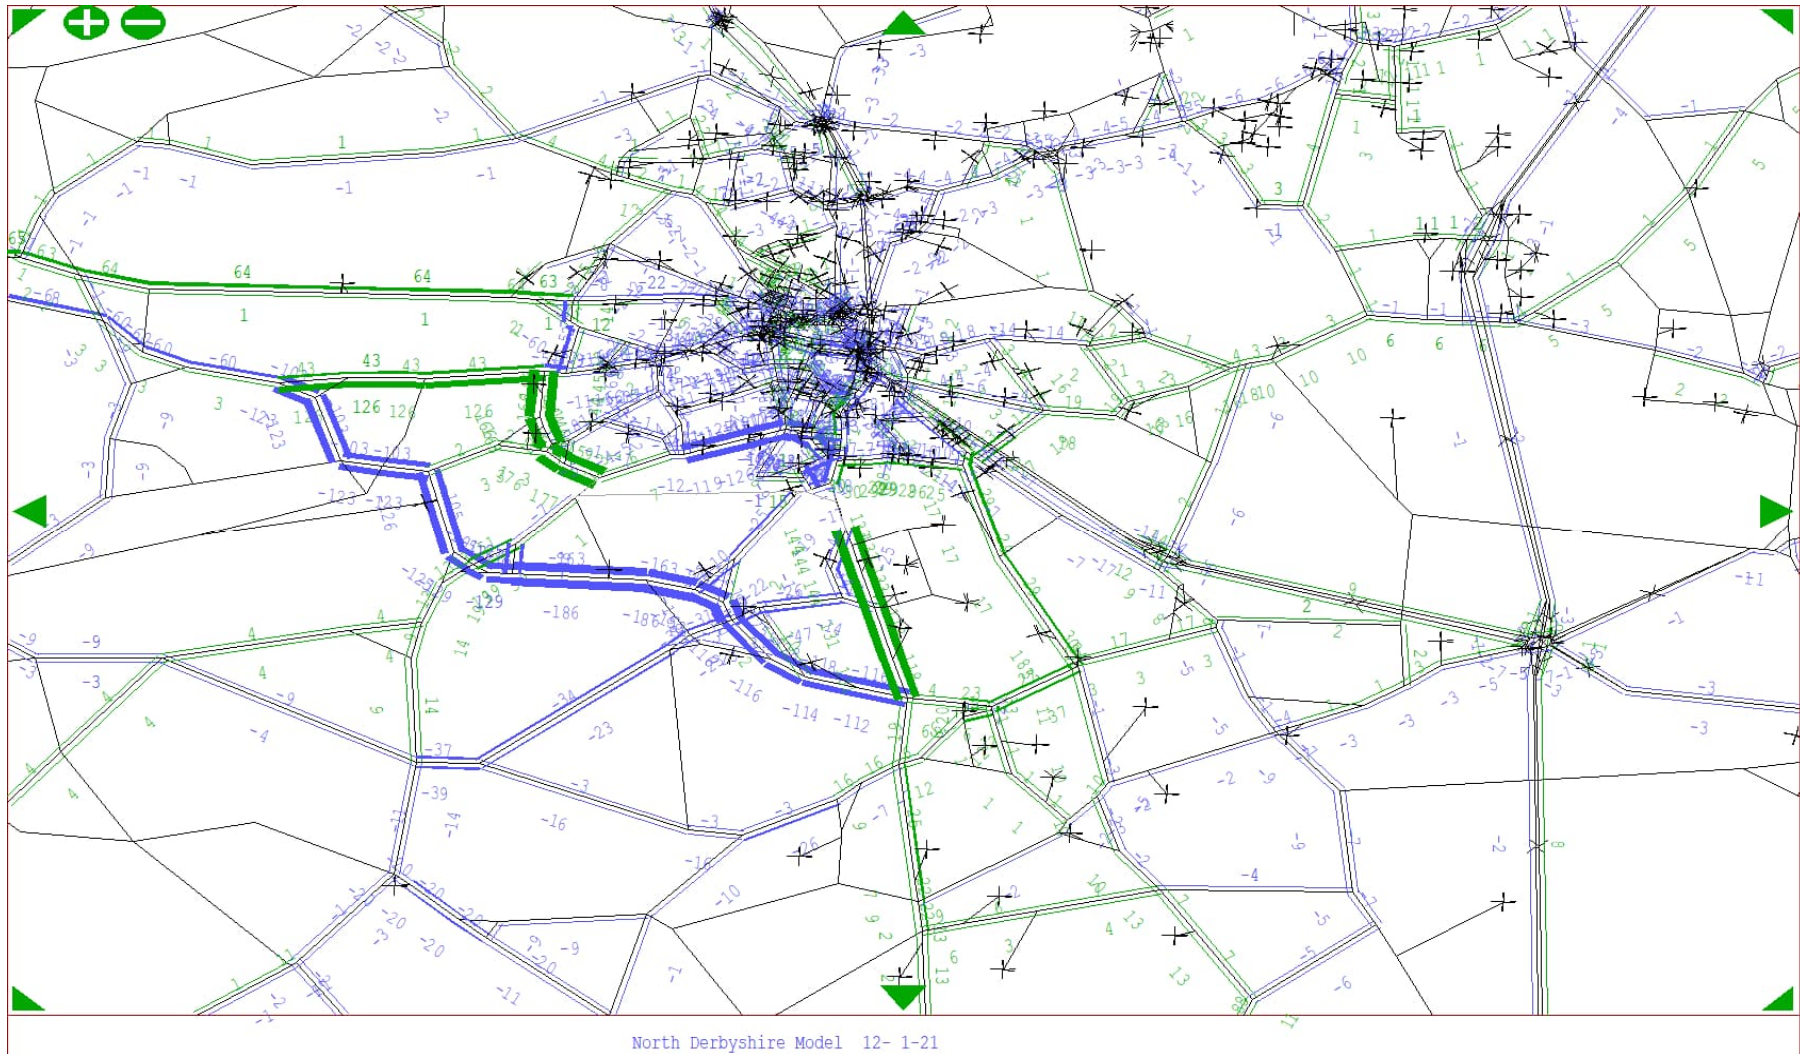

PM – Scheme Area – Option 2

PM – Wider Area – Option 2

Appendix E SATURN Difference Plots – Option 3

AM – Scheme Area – Option 3

AM – Wider Area – Option 3

IP – Scheme Area – Option 3

IP – Wider Area – Option 3

PM – Scheme Area – Option 3

PM – Wider Area – Option 3

Appendix F SATURN Difference Plots – Option 4

AM – Scheme Area – Option 4

AM – Wider Area – Option 4

IP – Scheme Area – Option 4

IP – Wider Area – Option 4

PM – Wider Area – Option 4