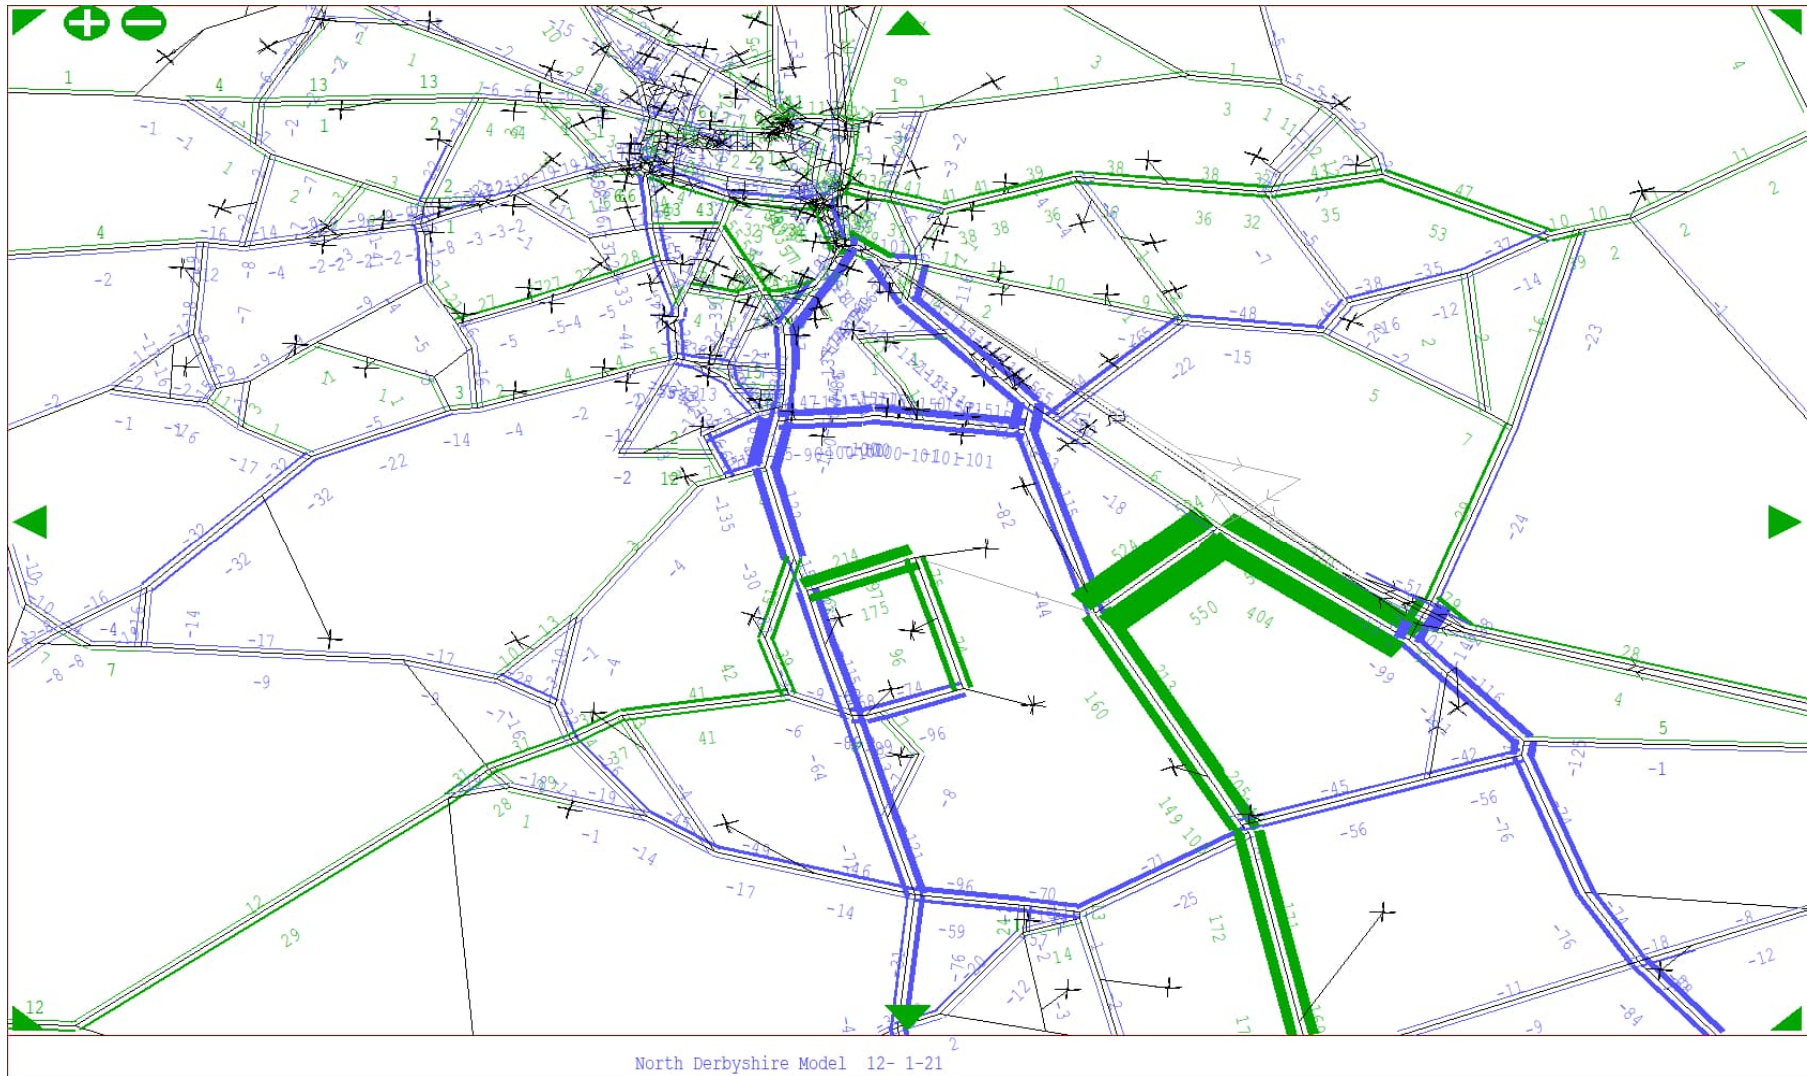

PM – Scheme Area – Option 2

PM – Wider Area – Option 2

Appendix E SATURN Difference Plots – Option 3

AM – Scheme Area – Option 3

AM – Wider Area – Option 3

IP – Scheme Area – Option 3

IP – Wider Area – Option 3

PM – Scheme Area – Option 3

PM – Wider Area – Option 3

Appendix F SATURN Difference Plots – Option 4

AM – Scheme Area – Option 4

AM – Wider Area – Option 4

IP – Scheme Area – Option 4

IP – Wider Area – Option 4

PM – Wider Area – Option 4