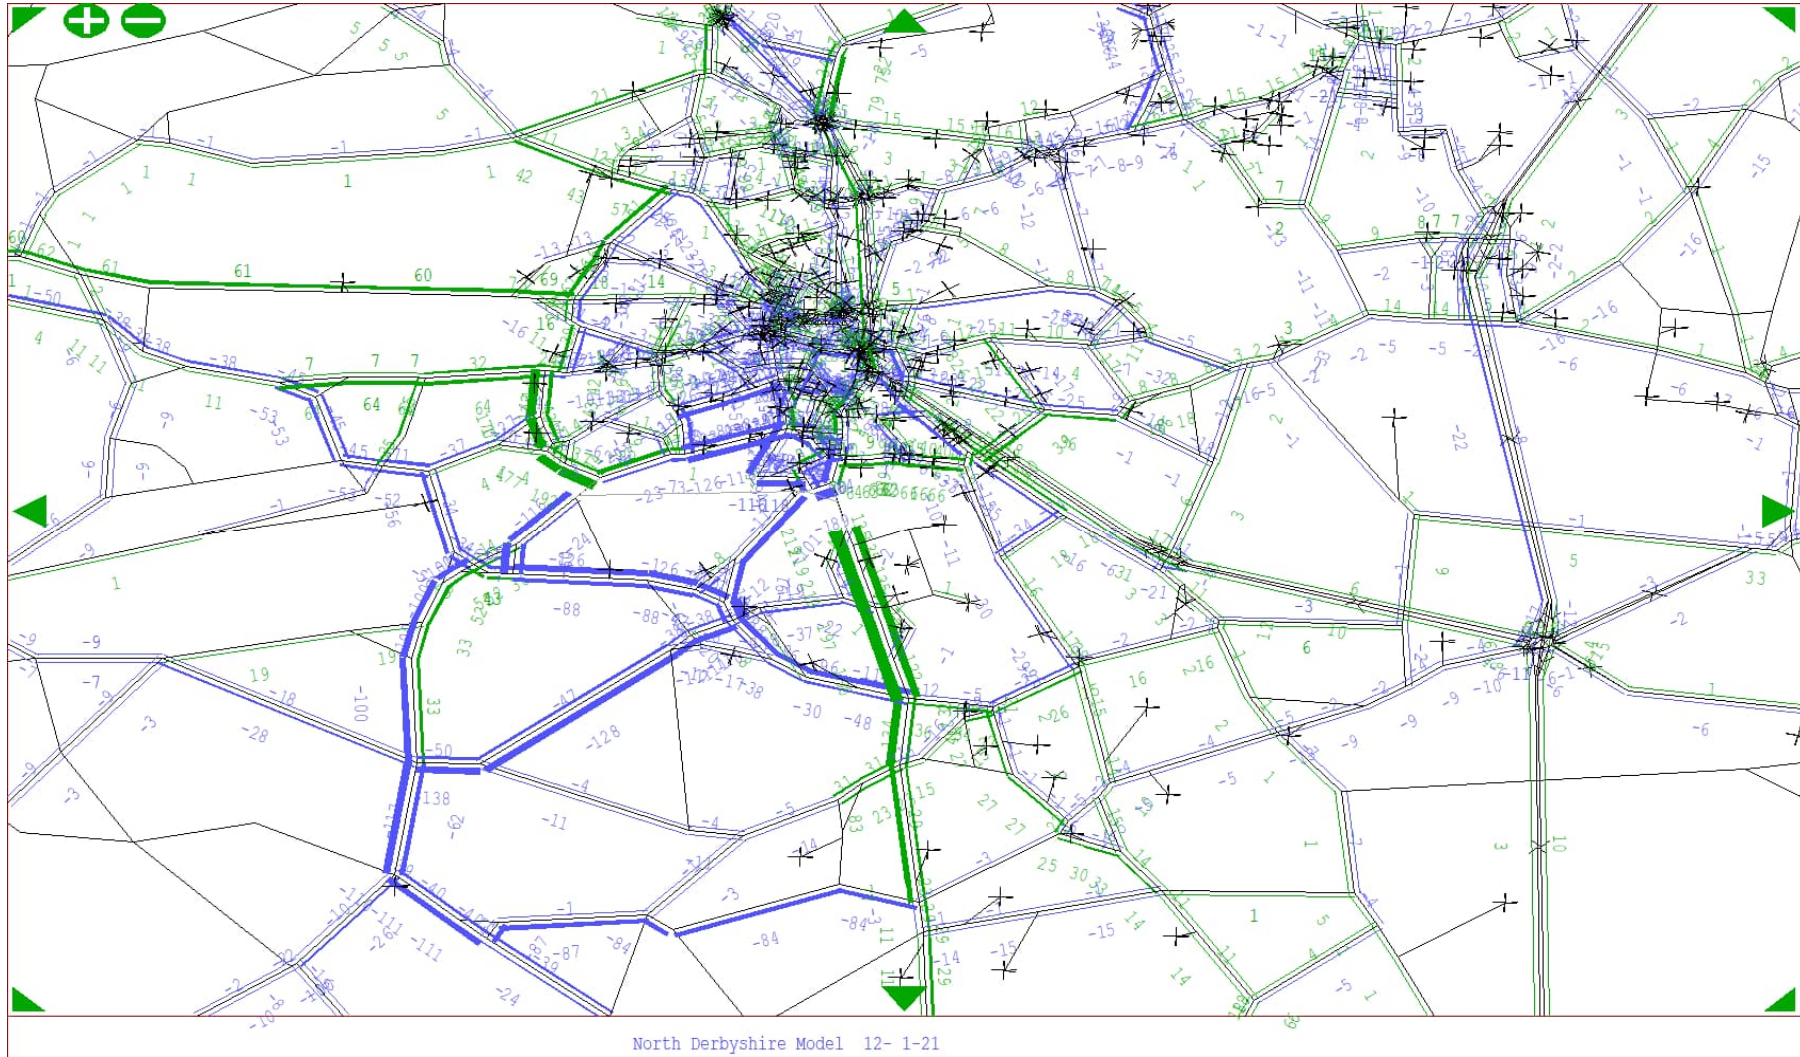

PM – Scheme Area – Option 2

PM – Wider Area – Option 2

Appendix E SATURN Difference Plots – Option 3

AM – Scheme Area – Option 3

AM – Wider Area – Option 3

IP – Scheme Area – Option 3

IP – Wider Area – Option 3

PM – Scheme Area – Option 3

PM – Wider Area – Option 3

Appendix F SATURN Difference Plots – Option 4

AM – Scheme Area – Option 4

AM – Wider Area – Option 4

IP – Scheme Area – Option 4

IP – Wider Area – Option 4

PM – Wider Area – Option 4