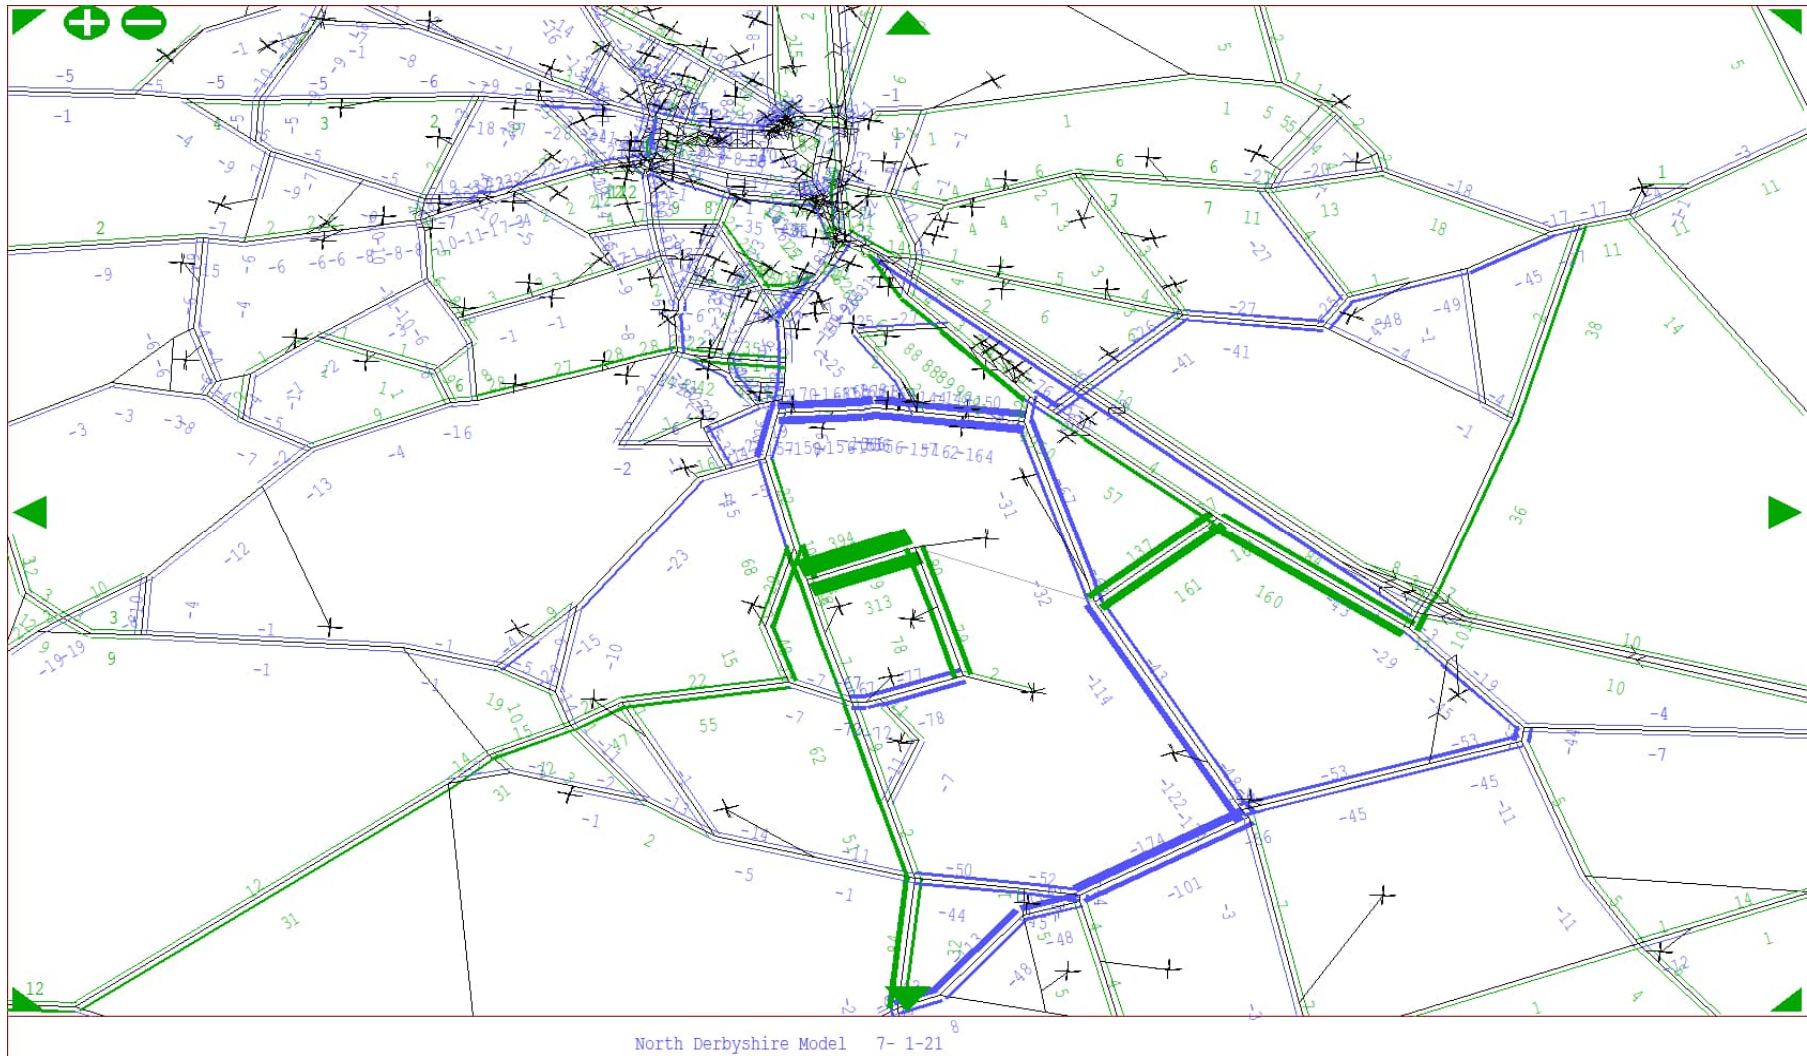

PM – Scheme Area – Option 2

PM – Wider Area – Option 2

Appendix E SATURN Difference Plots – Option 3

AM – Scheme Area – Option 3

AM – Wider Area – Option 3

IP – Scheme Area – Option 3

IP – Wider Area – Option 3

PM – Scheme Area – Option 3

PM – Wider Area – Option 3

Appendix F SATURN Difference Plots – Option 4

AM – Scheme Area – Option 4

AM – Wider Area – Option 4

IP – Scheme Area – Option 4

IP – Wider Area – Option 4

PM – Wider Area – Option 4