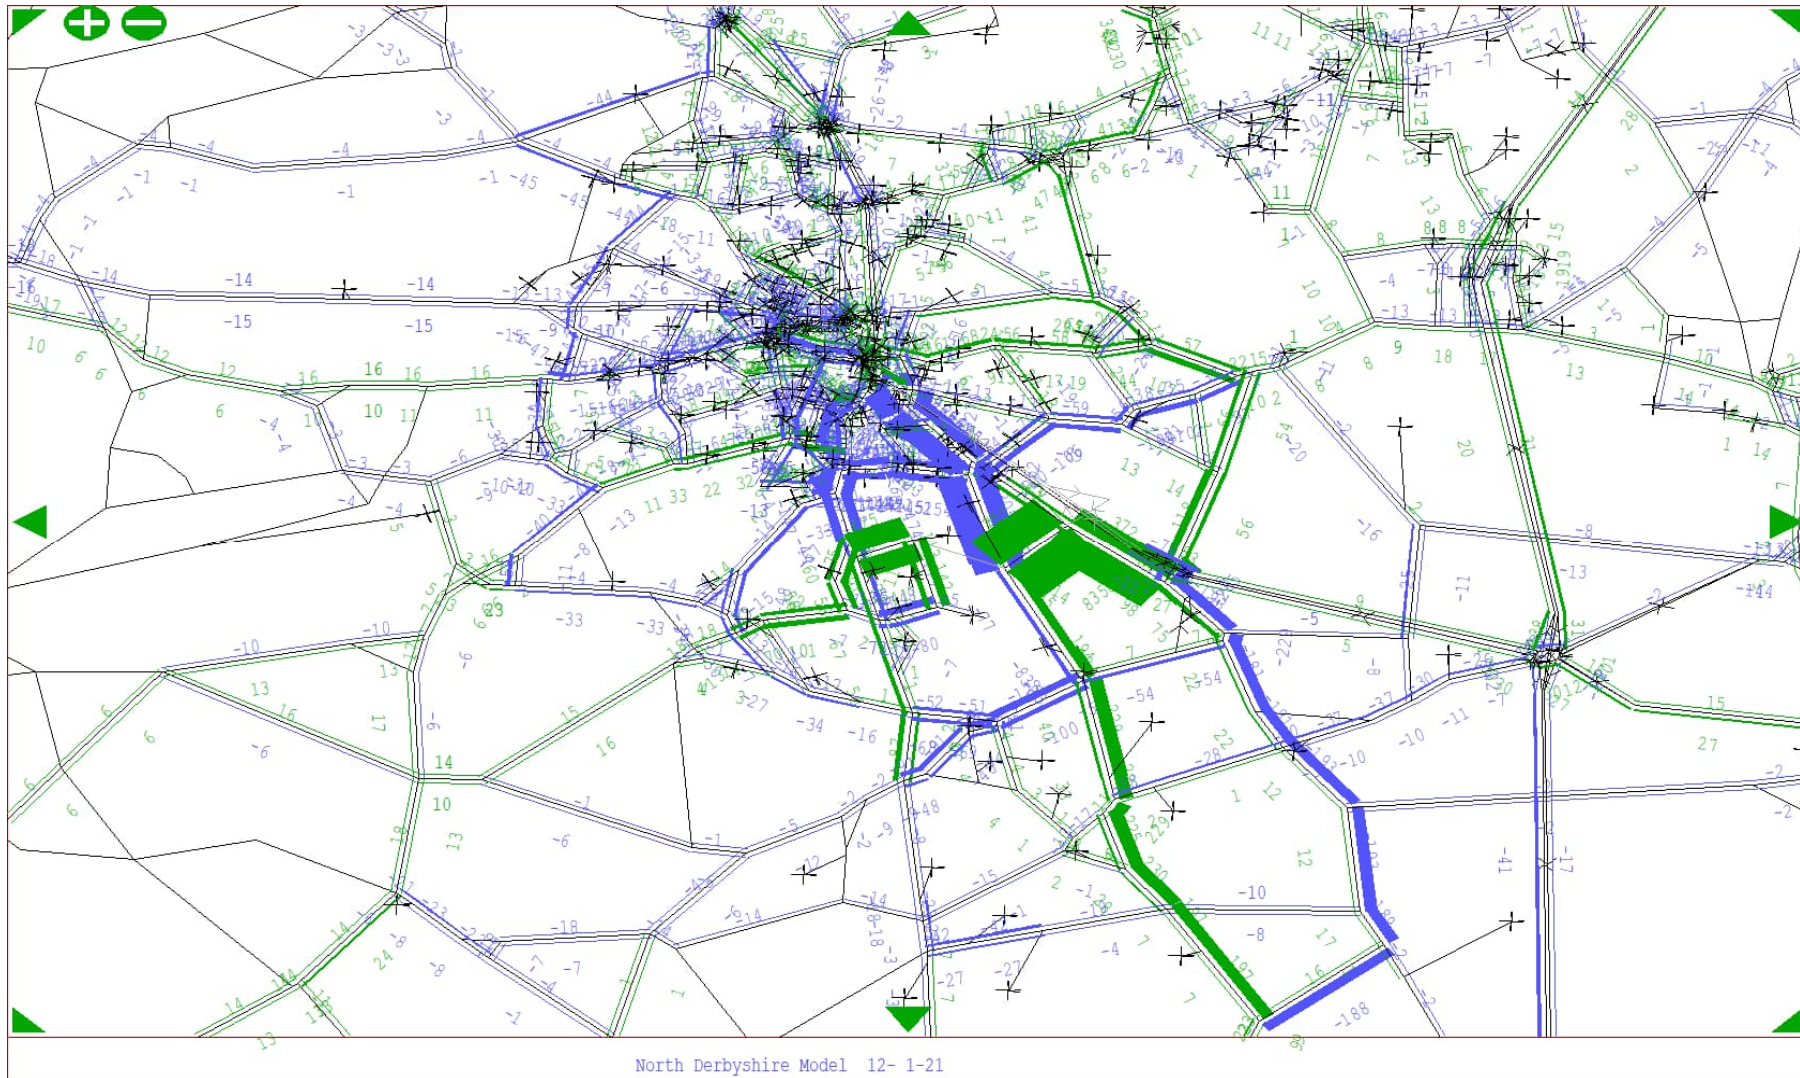

PM – Scheme Area – Option 2

PM – Wider Area – Option 2

Appendix E SATURN Difference Plots – Option 3

AM – Scheme Area – Option 3

AM – Wider Area – Option 3

IP – Scheme Area – Option 3

IP – Wider Area – Option 3

PM – Scheme Area – Option 3

PM – Wider Area – Option 3

Appendix F SATURN Difference Plots – Option 4

AM – Scheme Area – Option 4

AM – Wider Area – Option 4

IP – Scheme Area – Option 4

IP – Wider Area – Option 4

PM – Wider Area – Option 4